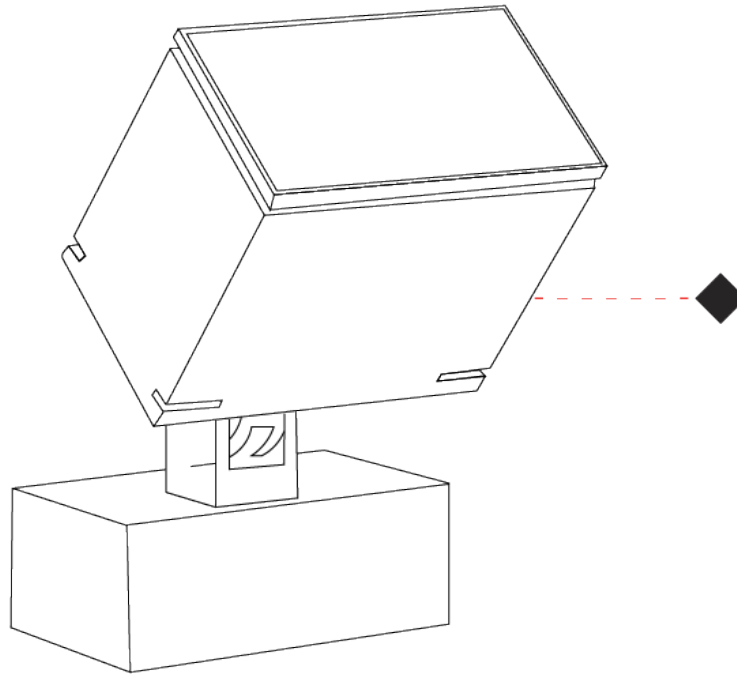

TARGET SURFACE

E9F312-

PROJECT	_____
TYPE	_____
SPECIFIER	_____
QUANTITY	_____
DATE	_____

E